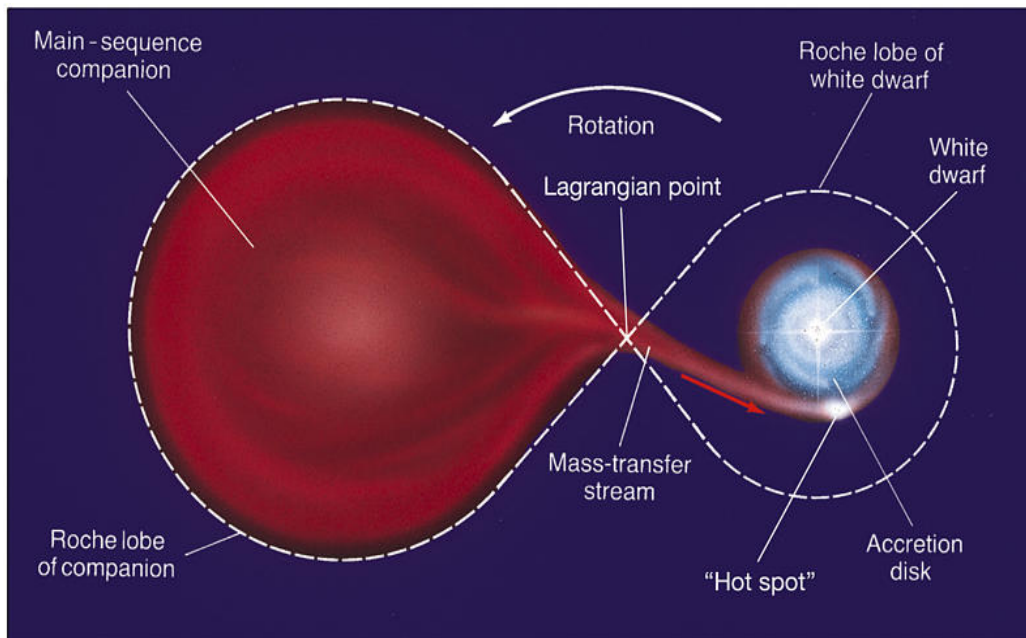

### Black Holes and Binary Evolution

The evolution of a star depends on its mass, but in any case, there is no escape from a final collapse. Mainly depending on its mass, a white dwarf, a neutron star or a black hole can be created (in general they are called compact objects in astrophysics). Black holes are created from the most massive stars, where masses of stellar remnants exceed 3 solar masses. Black holes are probably the most exciting objects in the Universe. They are infinitely dense singularities with infinitesimal volumes enclosed by the so-called event horizon. We cannot observe them directly, since the gravity inside the event horizon is that strong, that neither matter nor even light can escape its gravitational pull. This is why they are called "black holes".

Copyright © 2005 Pearson Prentice Hall, Inc.

However, isolated objects in general are quite rare in the Universe. All the objects tend to join together into pairs or groups of few members orbiting around their common center of mass. The pairs of objects are usually called binary systems, or binaries.

The evolution of such a binary is different to that of a single star. If a star expands in close

binary, it can easily fill its so-called Roche lobe. Roche lobes are the surfaces separating the volume being bound gravitationally to one of the stars. When this happens, material from this star starts to flow to its companion via the inner Lagrange point of the binary system, where the gravitational forces from both objects are equal. The star which loses mass becomes the compact object after its collapse. When the companion star fills its Roche lobe, the interaction goes on again. In this case the compact object can grow by attracting matter from its surrounding. This process is called accretion. Since black holes produce their high luminosities exactly through accretion, we can detect them, observe them (indirectly), and especially, analyze properties of black hole binaries.